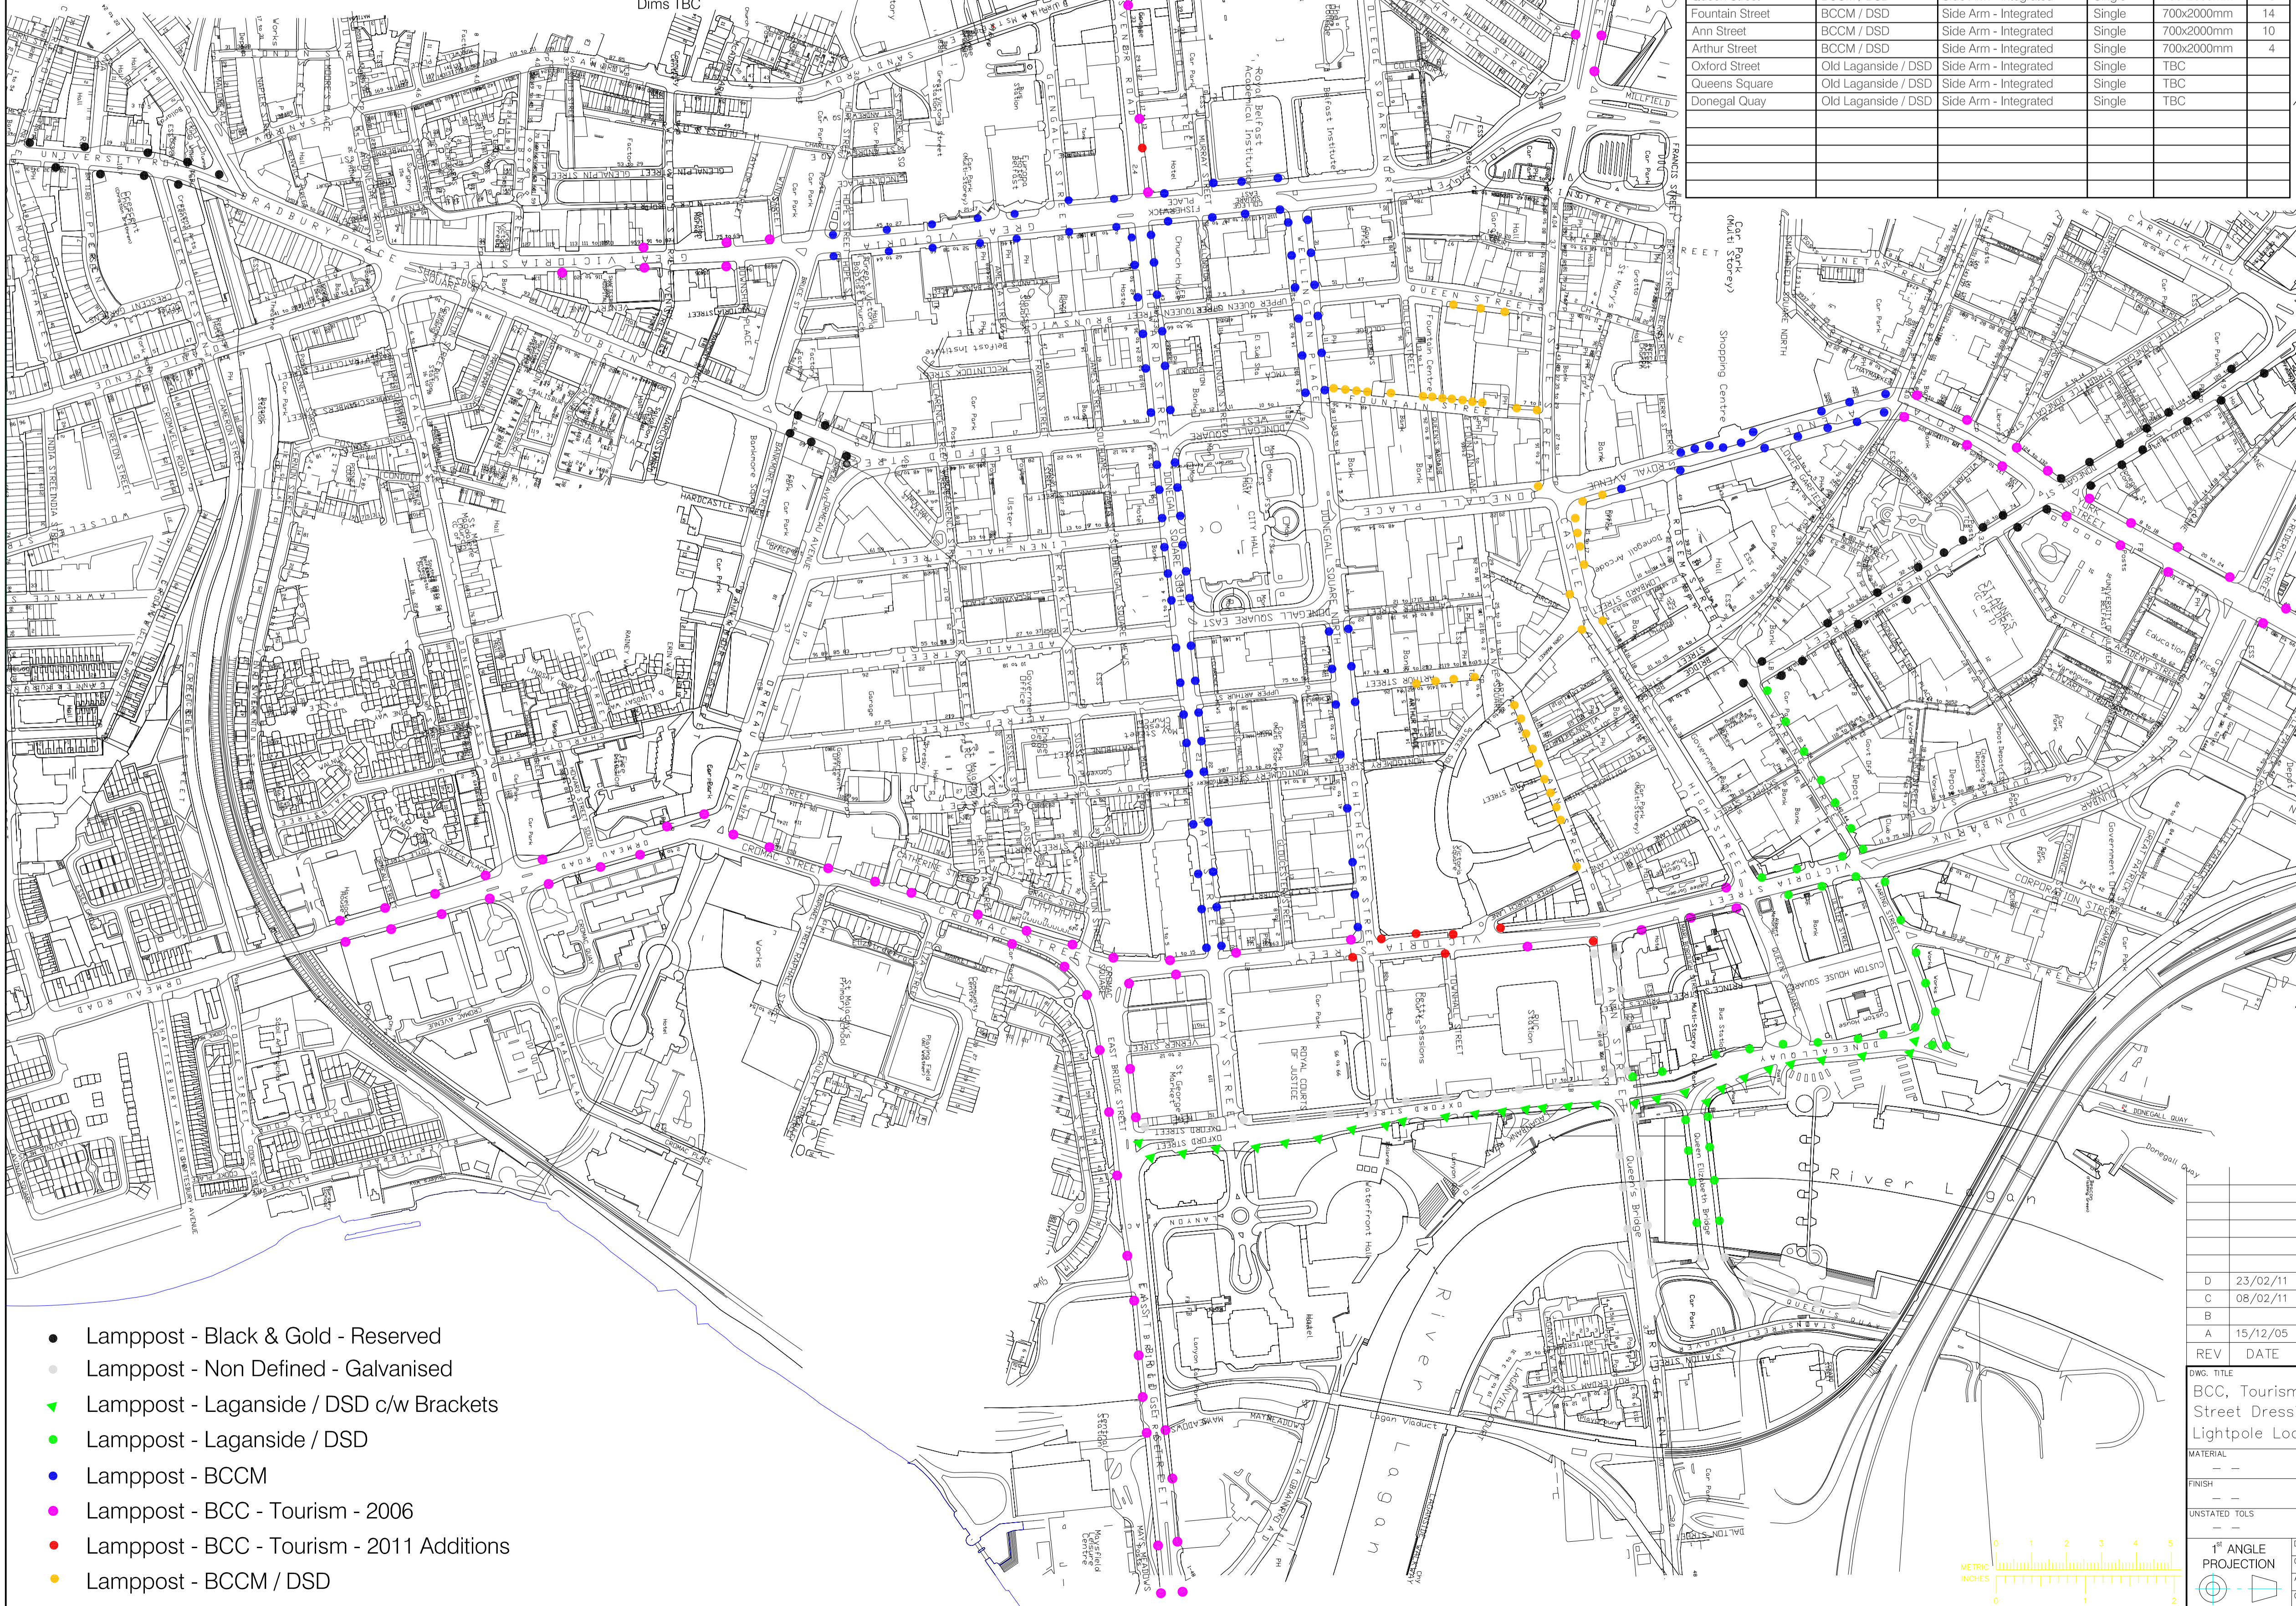

- Lamppost - Black & Gold - Reserved
- Lamppost - Non Defined - Galvanised
- ▼ Lamppost - Laganside / DSD c/w Brackets
- Lamppost - Laganside / DSD
- Lamppost - BCCM
- Lamppost - BCC - Tourism - 2006
- Lamppost - BCC - Tourism - 2011 Additions
- Lamppost - BCCM / DSD

REV	DATE	BY	DESCRIPTION
D	23/02/11	S.B.	Images, BoQ, Laganside Survey added.
C	08/02/11	S.B.	Updated Banner Dressing Plan - 2011
B		S.B.	
A	15/12/05	S.B.	First Issue

DWG. TITLE
BCC, Tourism Signage, Street Dressing Banners, Lightpole Locations

MATERIAL

FINISH

UNSTATED TOLS

1" ANGLE PROJECTION

DRN S.B. DATE 15/12/05
CKD DATE
APP DATE
GA DATE

SCALE NTS UNITS
DWG. No. DWG0032

RED SKY
making industry stronger

Grove Street East, Belfast, BT5 5GH
Tel. (028) 9045 4544 Fax. (028) 90452545
www.redskygroup.com

A1