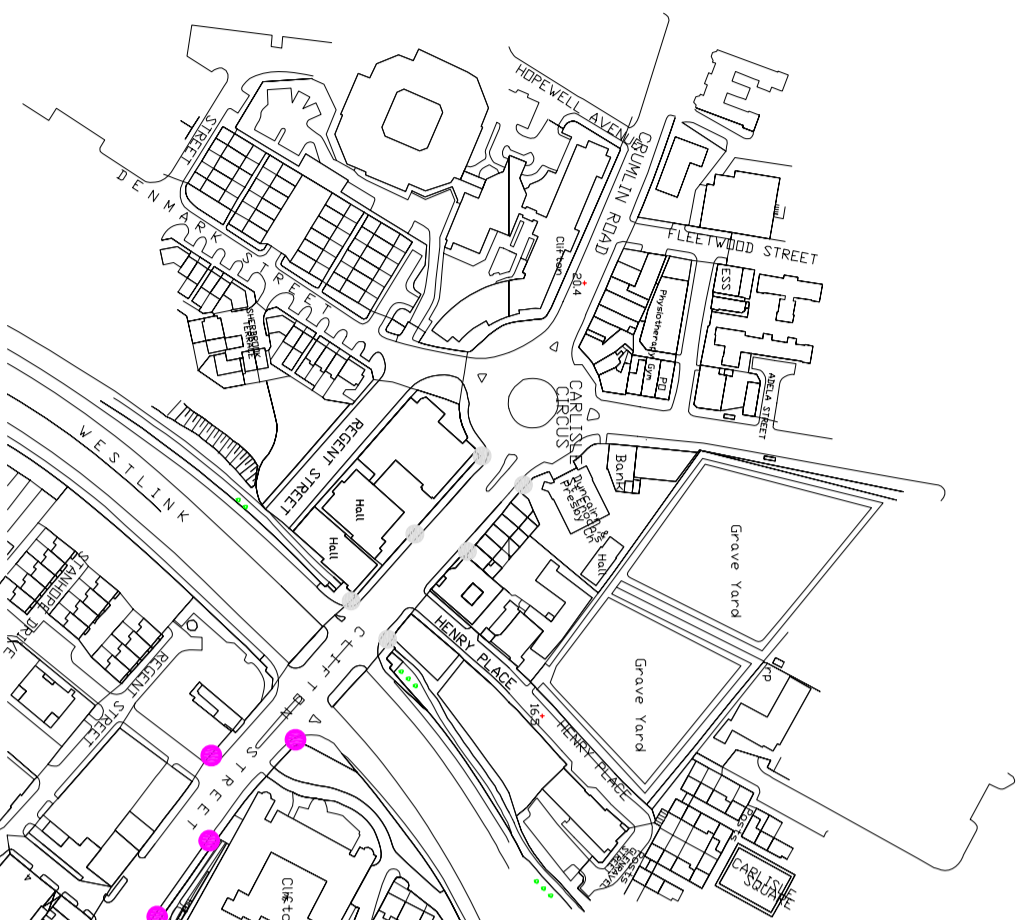

- Lamppost - Black & Gold - Reserved
- Lamppost - Non Defined - Galvanised
- ▼ Lamppost - Laganside / DSD c/w Brackets
- Lamppost - Laganside / DSD
- Lamppost - BCCM
- Lamppost - BCC - Tourism - 2006
- Lamppost - BCC - Tourism - 2011 Additions
- Lamppost - BCCM / DSD

REV	DATE	BY	DESCRIPTION
D	23/02/11	S.B.	Images, BoQ, Laganside Survey added.
C	08/02/11	S.B.	Updated Banner Dressing Plan - 2011
B		S.B.	
A	15/12/05	S.B.	First Issue

DWG. TITLE
BCC, Tourism Signage, Street Dressing Banners, Lightpole Locations

MATERIAL

FINISH

UNSTATED TOLS

1" ANGLE PROJECTION

DRN S.B. DATE 15/12/05
CKD DATE
APP DATE
GA DATE

SCALE NTS UNITS
DWG. No. DWG0032

RED SKY
making industry stronger

Grove Street East, Belfast, BT5 5GH
Tel. (028) 9045 4544 Fax. (028) 90452545
www.redskygroup.com

A1